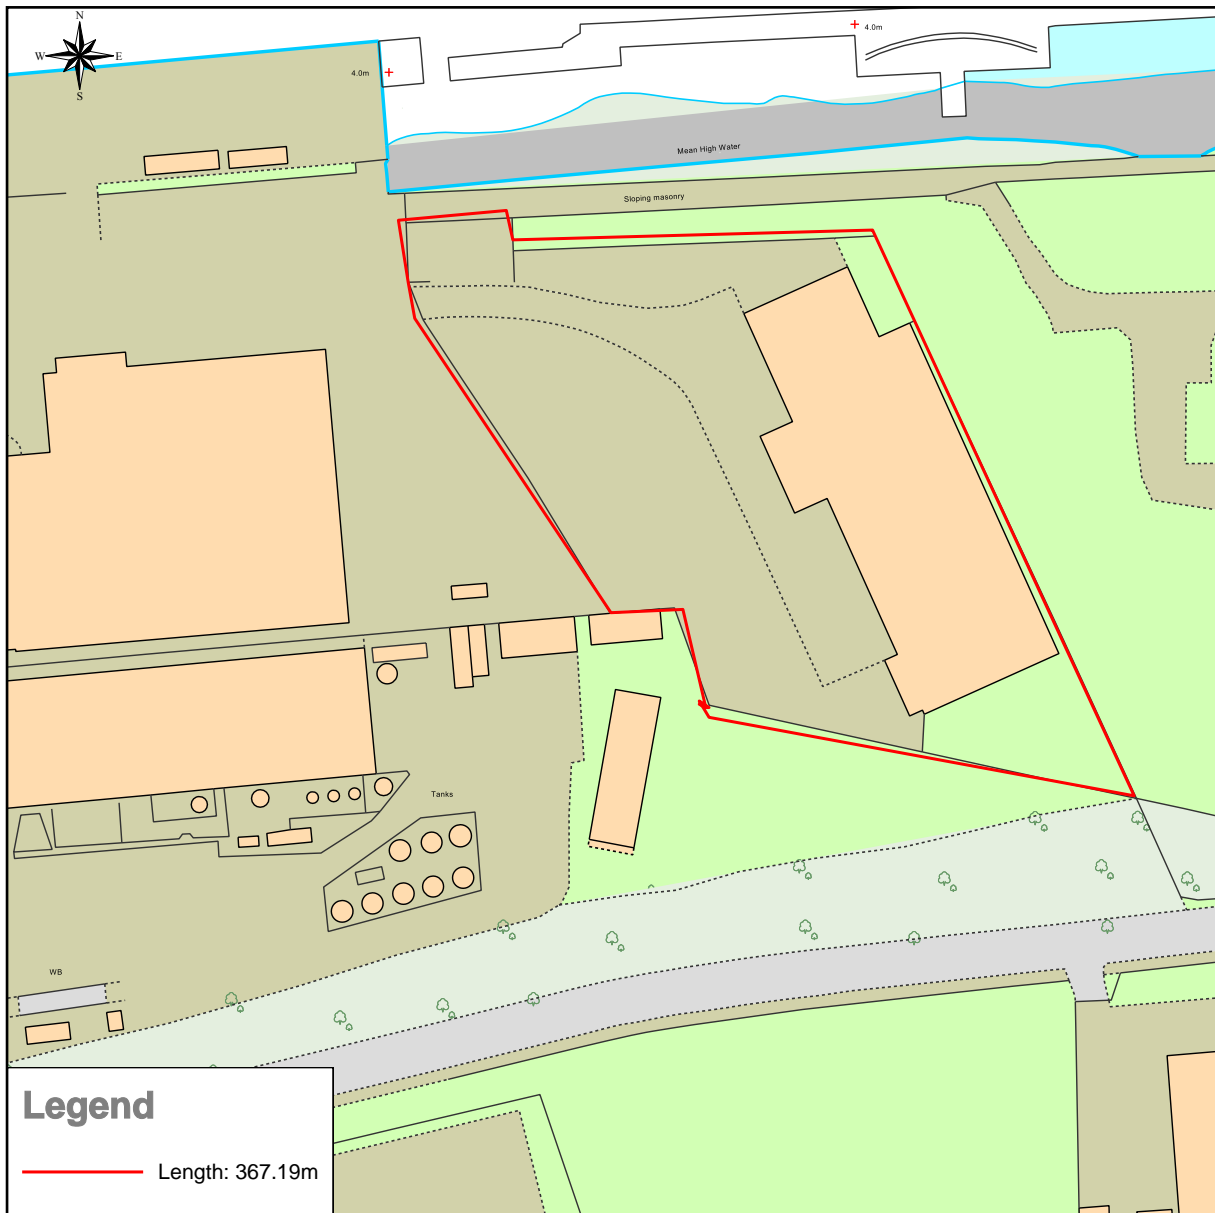

Unit 10 Windmill Way Wagonway Ind. Estate, Hebburn

This Plan includes the following Licensed Data: OS MasterMap Colour PDF Location Plan by the Ordnance Survey National Geographic Database and incorporating surveyed revision available at the date of production. Reproduction in whole or in part is prohibited without the prior permission of Ordnance Survey. The representation of a road, track or path is no evidence of a right of way. The representation of features, as lines is no evidence of a property boundary. © Crown copyright and database rights, 2015. Ordnance Survey 0100031673

0m 20m 40m 60m 80m 100m

Scale: 1:1250, paper size: A4

Premier Scaff. Svs
Location plan